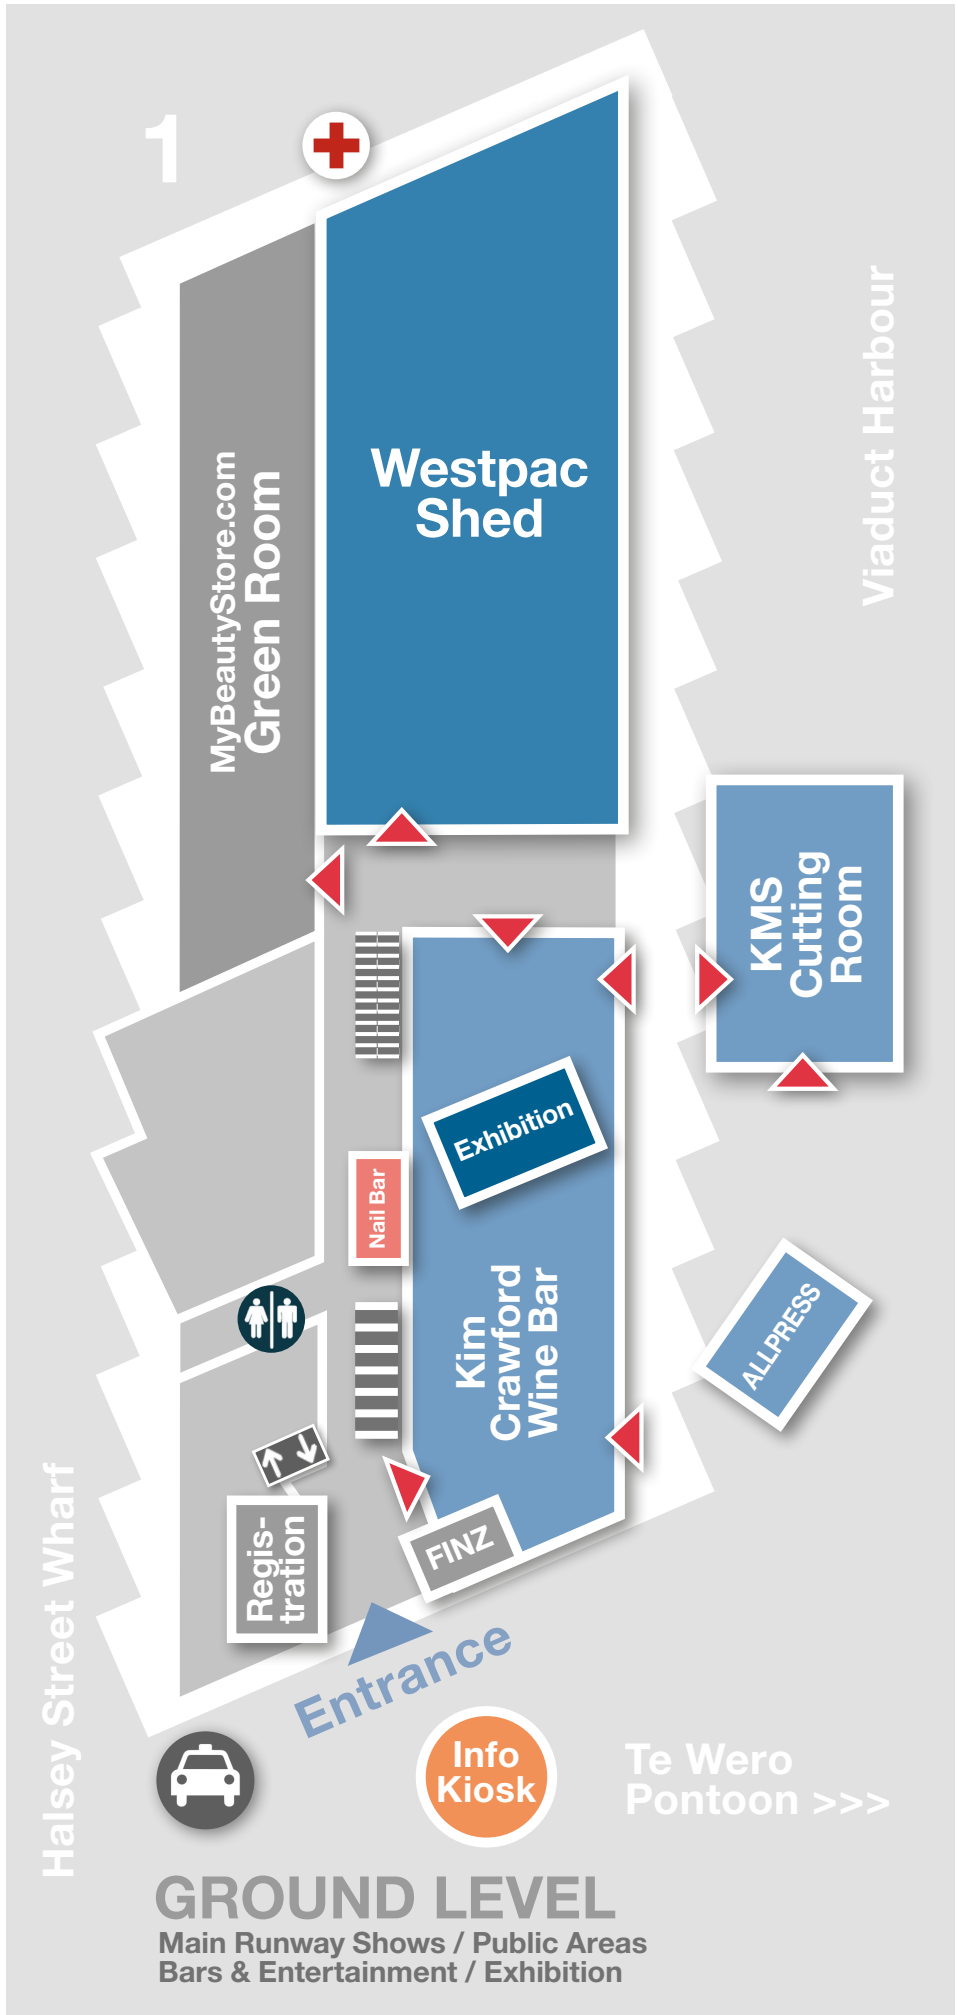

# NZFW VENUE MAP

new zealand  
**FASHION**  
WEEK

## UPPER LEVELS

Runway Shows / Media Centre  
VIP & Private Hosting

- Entry/Exit Point
- Elevators
- Stairs
- Escalators
- Alert Taxis / Audi VIP Drivers
- Toilets
- St John First Aid
- Magic Tan & Beauty Nail Bar

**GROUND LEVEL**  
Main Runway Shows / Public Areas  
Bars & Entertainment / Exhibition