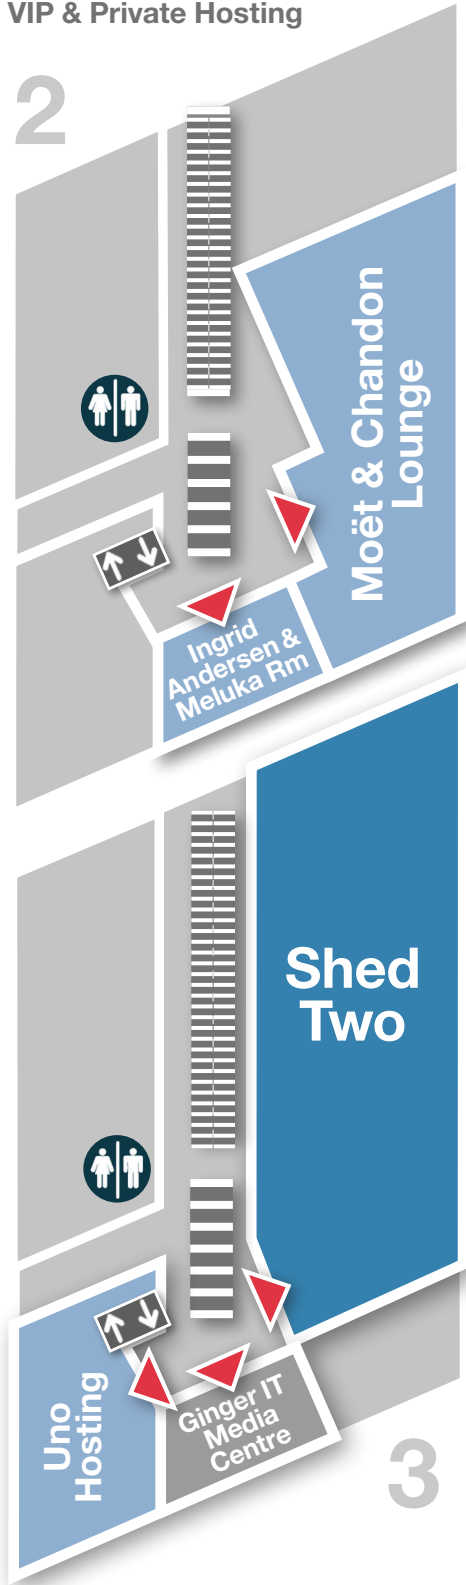

# NZFW VENUE MAP

new zealand  
**FASHION**  
WEEK

## UPPER LEVELS

Runway Shows / Media Centre  
VIP & Private Hosting

- Entry/Exit Point
- Elevators
- Stairs
- Escalators
- Alert Taxis / Audi VIP Drivers
- Toilets
- St John First Aid
- Magic Tan & Beauty Nail Bar

**GROUND LEVEL**  
Main Runway Shows / Public Areas  
Bars & Entertainment / Exhibition